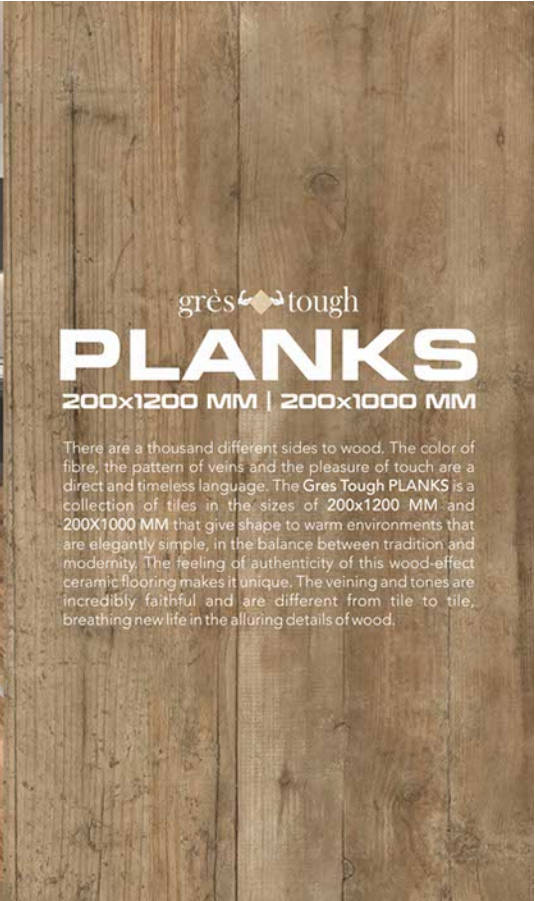

FEEL THE WOOD

grès  tough

PLANKS

200x1200 MM | 200x1000 MM

There are a thousand different sides to wood. The color of fibre, the pattern of veins and the pleasure of touch are a direct and timeless language. The **Gres Tough PLANKS** is a collection of tiles in the sizes of 200x1200 MM and 200x1000 MM that give shape to warm environments that are elegantly simple, in the balance between tradition and modernity. The feeling of authenticity of this wood-effect ceramic flooring makes it unique. The veining and tones are incredibly faithful and are different from tile to tile, breathing new life in the alluring details of wood.

WOOD

PLANKS
200x1200mm

Africana Wenge

Amazon Walnut

WOOD

PLANKS
200x1200mm

Basinite Gris

Basinite Marfil